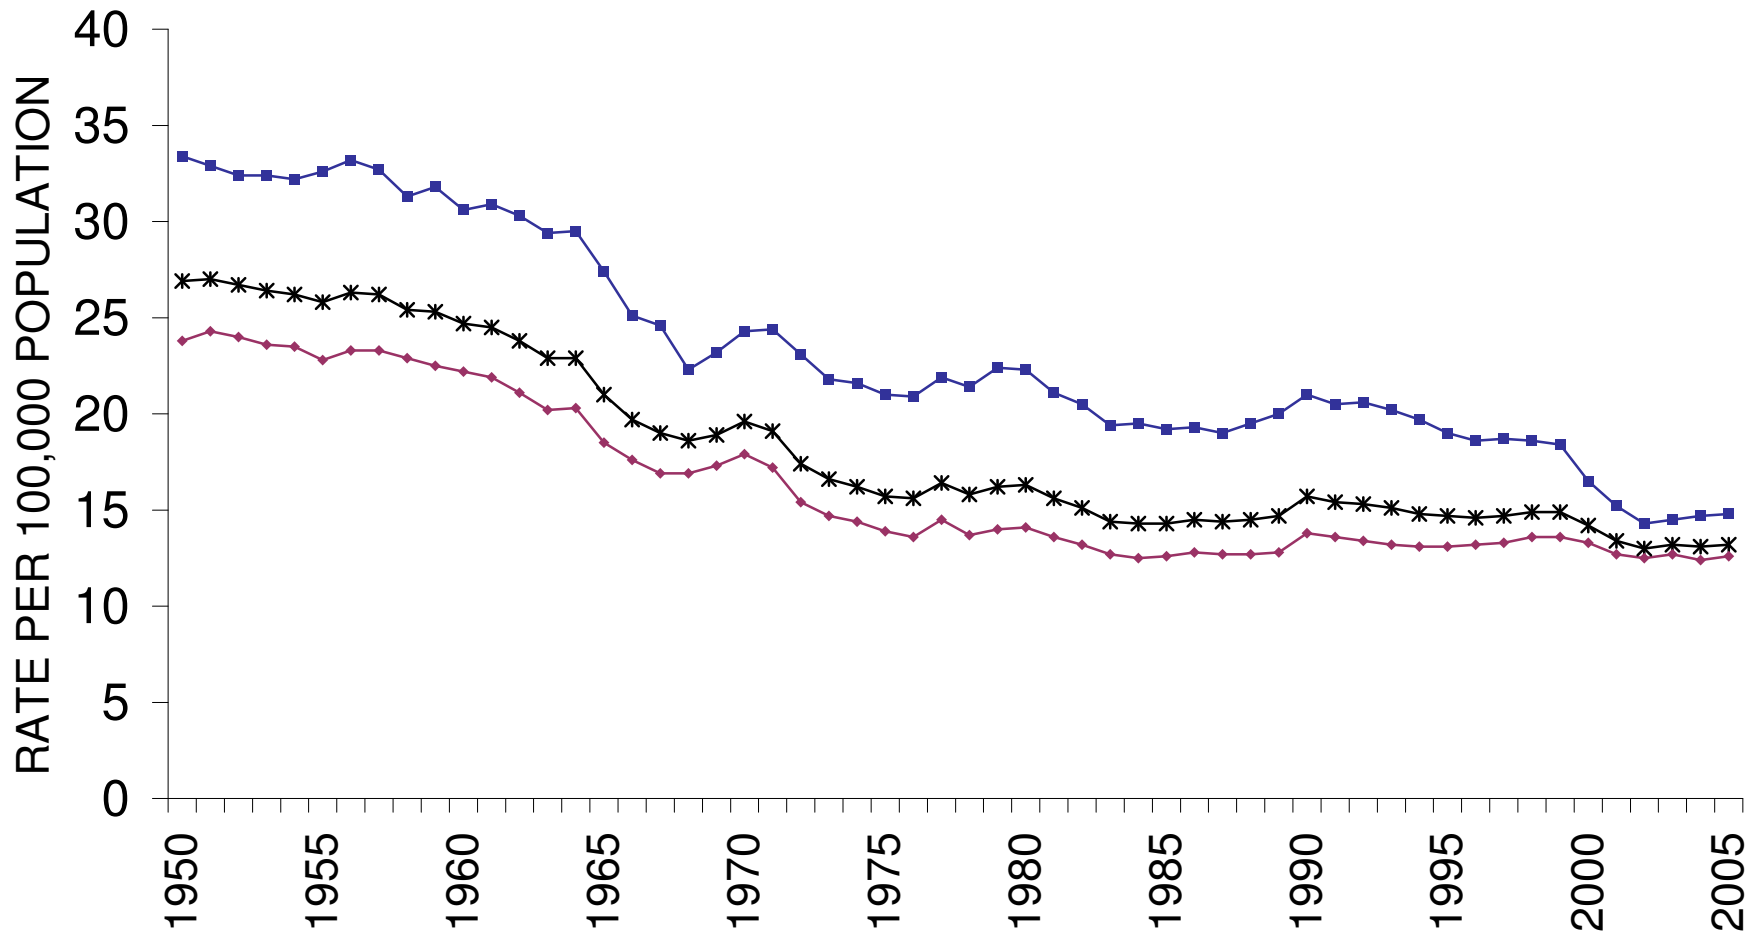

BIRTH RATES ALABAMA, BY RACE OF MOTHER 1950-2005

* AL TOTAL ■ AL BLACK AND OTHER ◆ AL WHITE